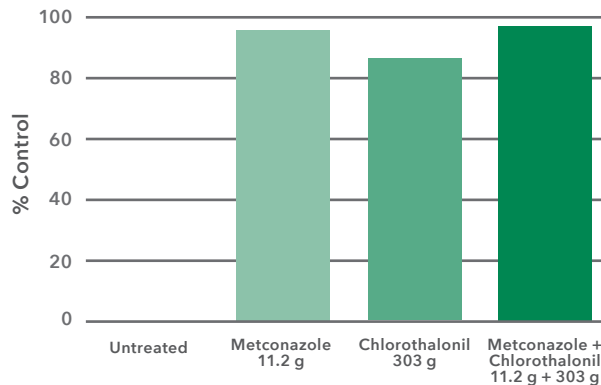

GREY SNOW MOULD - HORSESHOW VALLEY, ON

- Snow mould control, even under high disease pressure
- Excellent turf quality the following spring
- Broad-spectrum control of snow moulds, both *Microdochium* patch and *Typhula* spp.
- Apply at a rate of 11.2 g/100 m² in combination with other fungicides active on snow mould

www.nufarm.ca

For specific application rate, directions, mixing instructions and precautions, read the product label. Please visit www.nufarm.ca to download a copy of the label. Always read and follow label directions. Tourney® is a registered trademark of Valent U.S.A. LLC.