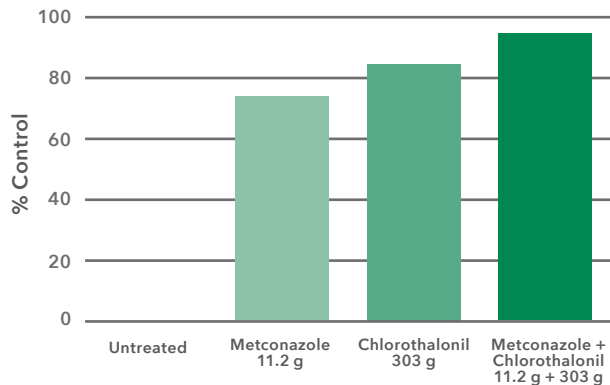

GREY SNOW MOULD - BARRIE, ON